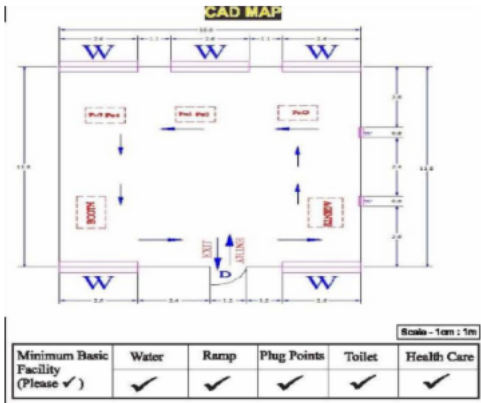

Nazri Naksha

Google Map View

Polling Station Building Front View

Polling Station Front View

Cad View

Key MAP View