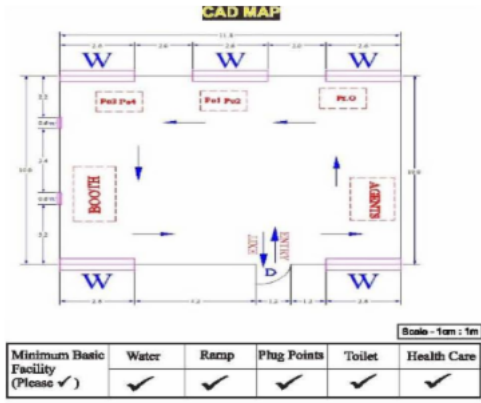

Nazri Naksha

Google Map View

Cad View