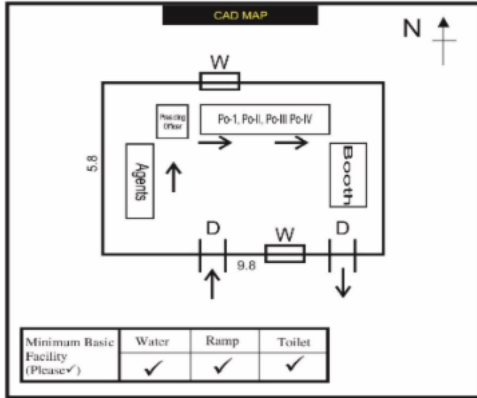

Nazri Naksha

Google Map View

Polling Station Building Front View

Polling Station Front View

Cad View

Key MAP View