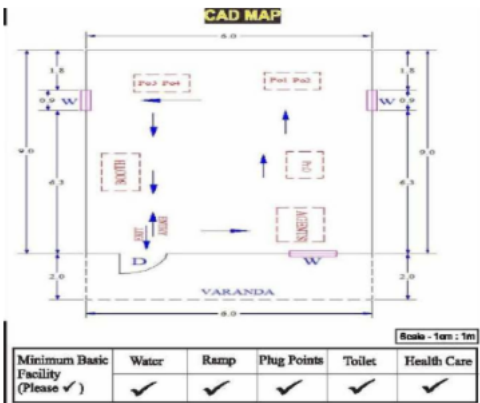

Nazri Naksha

Google Map View

Polling Station Building Front View

Polling Station Front View

Cad View

Key MAP View