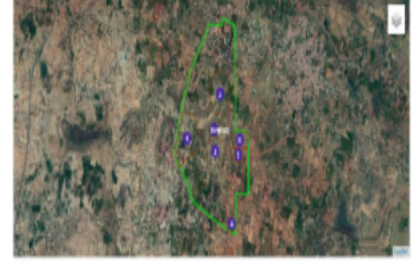

Nazri Naksha

Google Map View