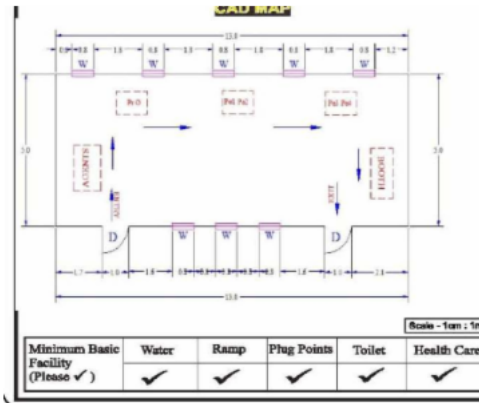

Cad View

Key MAP View

- (a) Landmarks
- (b) Road Names
- (c) Traffic Flow