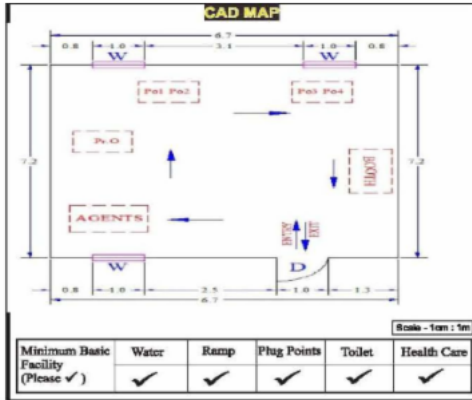

Nazri Naksha

Google Map View

Polling Station Building Front View

Polling Station Front View

Cad View

Key MAP View