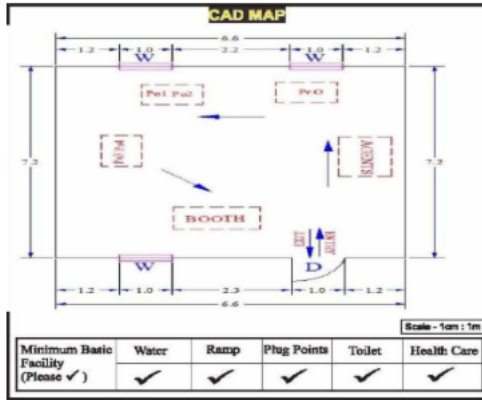

Nazri Naksha

Google Map View

Polling Station Building Front View

Polling Station Front View

Cad View

Key MAP View