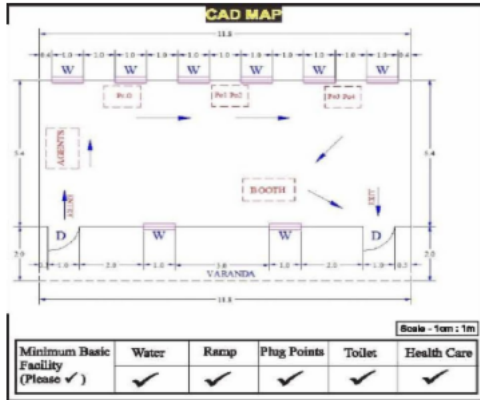

Nazri Naksha

Google Map View

Polling Station Building Front View

Polling Station Front View

Cad View

Key MAP View