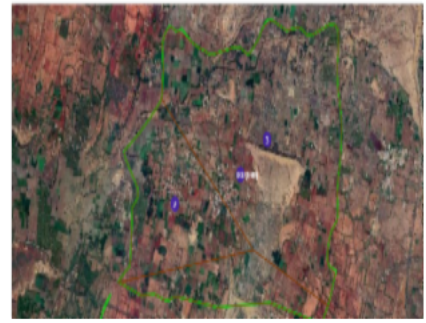

Nazri Naksha

Google Map View