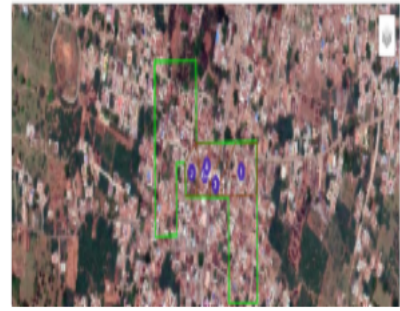

Nazri Naksha

Google Map View