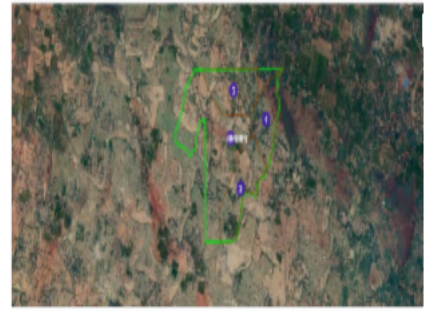

Nazri Naksha

Google Map View