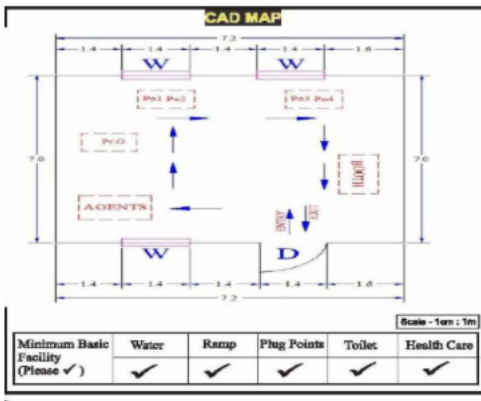

Nazri Naksha

Google Map View

Polling Station Building Front View

Polling Station Front View

Cad View

Key MAP View