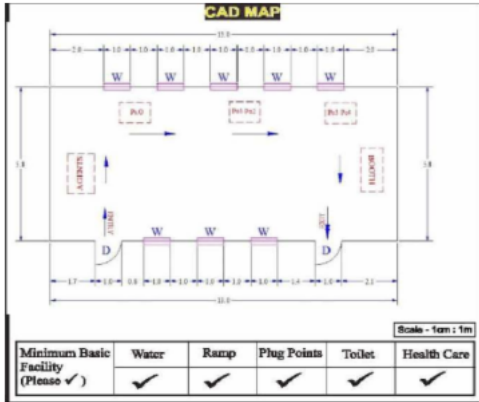

Nazri Naksha

Google Map View

Polling Station Building Front View

Polling Station Front View

Cad View

Key MAP View