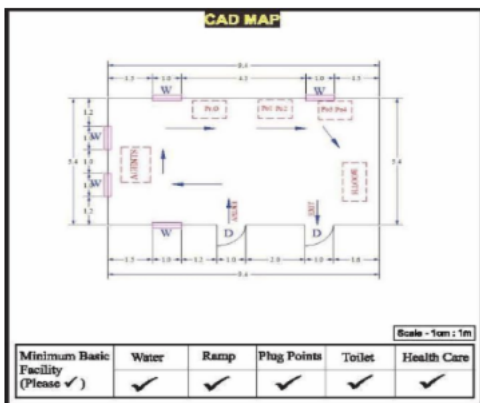

Nazri Naksha

Google Map View

Polling Station Building Front View

Polling Station Front View

Cad View

Key MAP View