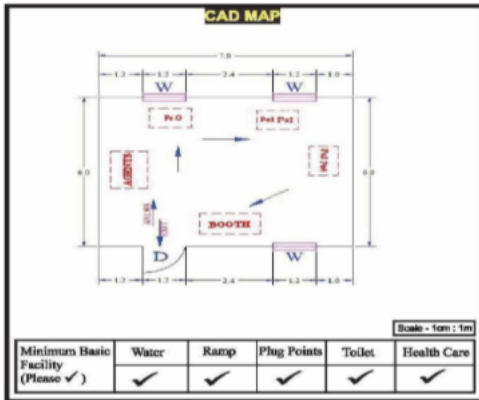

Nazri Naksha

Google Map View

Polling Station Building Front View

Polling Station Front View

Cad View

Key MAP View