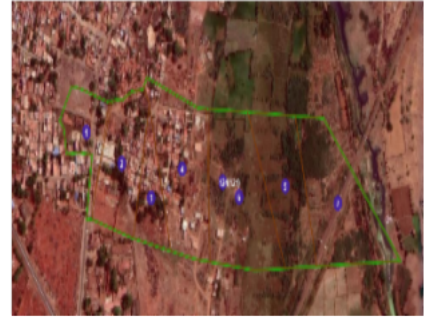

Nazri Naksha

Google Map View