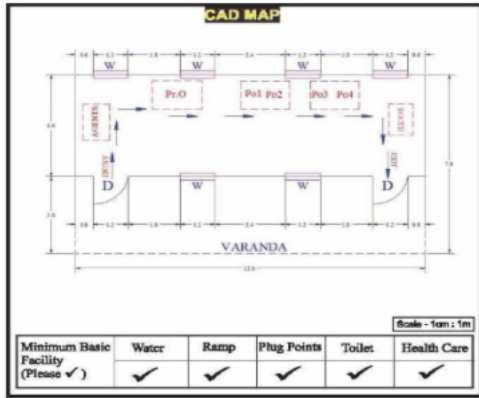

Nazri Naksha

Google Map View

Polling Station Building Front View

Polling Station Front View

Cad View

Key MAP View