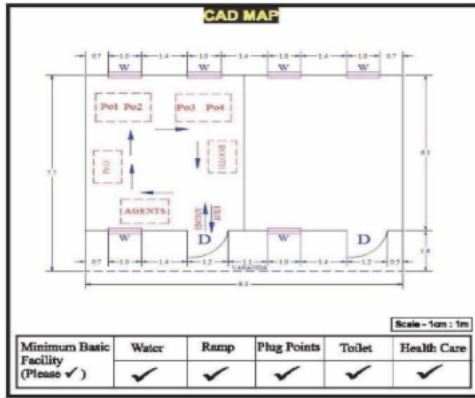

Nazri Naksha

Google Map View

Polling Station Building Front View

Polling Station Front View

Cad View

Key MAP View