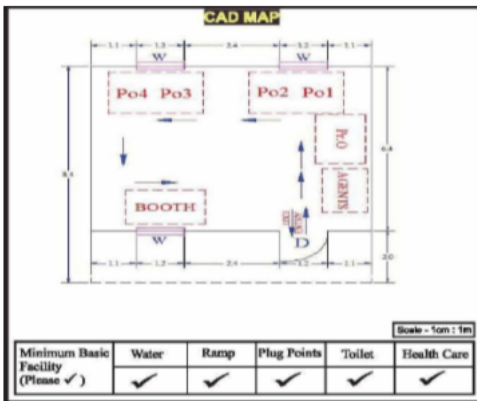

Nazri Naksha

Google Map View

Polling Station Building Front View

Polling Station Front View

Cad View

Key MAP View