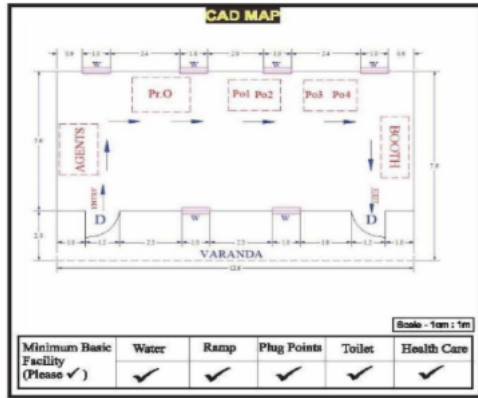

Nazri Naksha

Google Map View

Polling Station Building Front View

Polling Station Front View

Cad View

Key MAP View