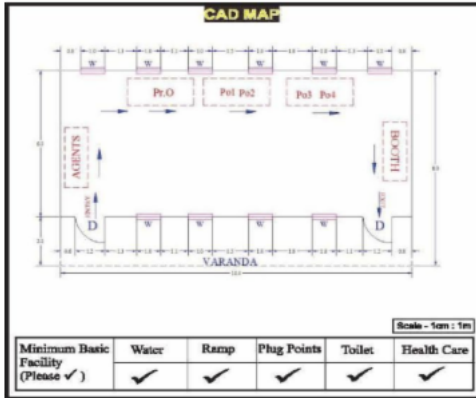

Nazri Naksha

Google Map View

Polling Station Building Front View

Polling Station Front View

Cad View

Key MAP View