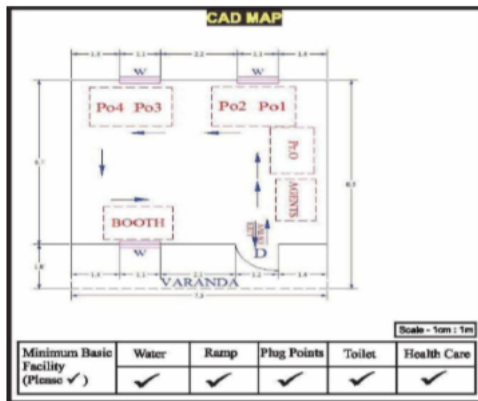

Nazri Naksha

Google Map View

Polling Station Building Front View

Polling Station Front View

Cad View

Key MAP View