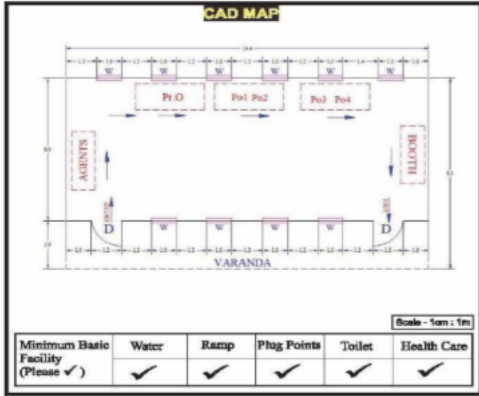

Nazri Naksha

Google Map View

Polling Station Building Front View

Polling Station Front View

Cad View

Key MAP View