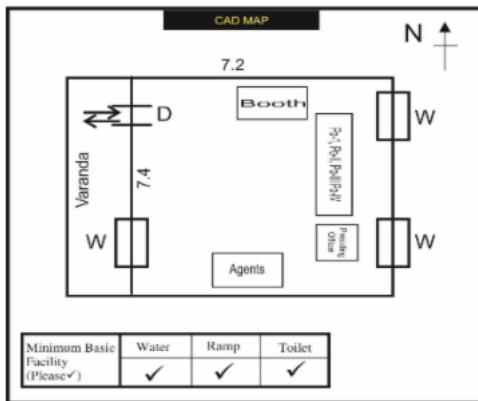

Nazri Naksha

Google Map View

Polling Station Building Front View

Polling Station Front View

Cad View

Key MAP View