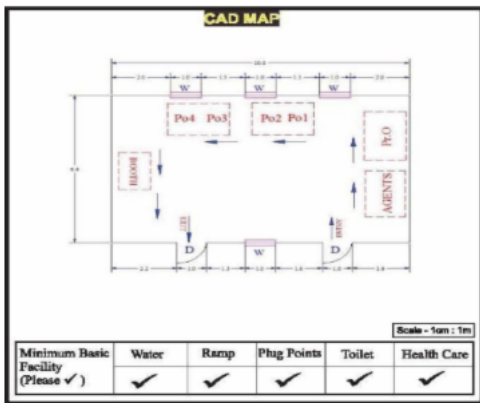

Nazri Naksha

Google Map View

Polling Station Building Front View

Polling Station Front View

Cad View

Key MAP View