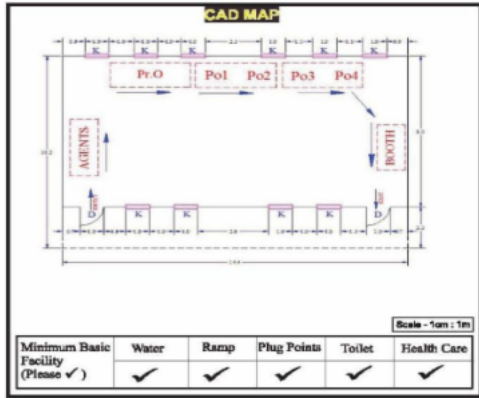

Nazri Naksha

Google Map View

Polling Station Building Front View

Polling Station Front View

Cad View

Key MAP View