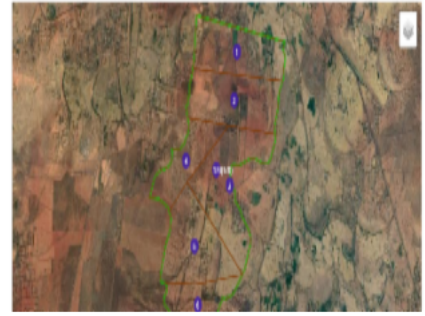

Nazri Naksha

Google Map View