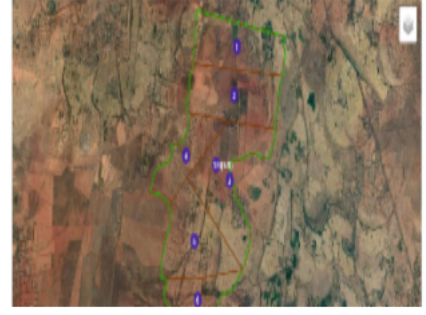

Nazri Naksha

Google Map View