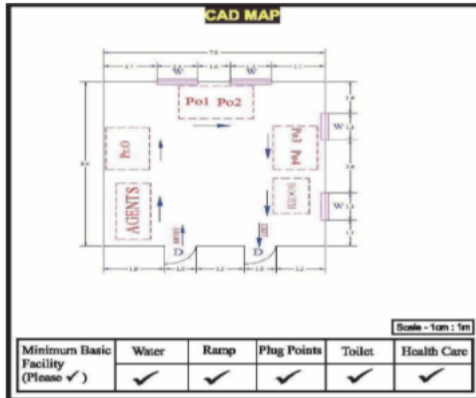

Nazri Naksha

Google Map View

Polling Station Building Front View

Polling Station Front View

Cad View

Key MAP View