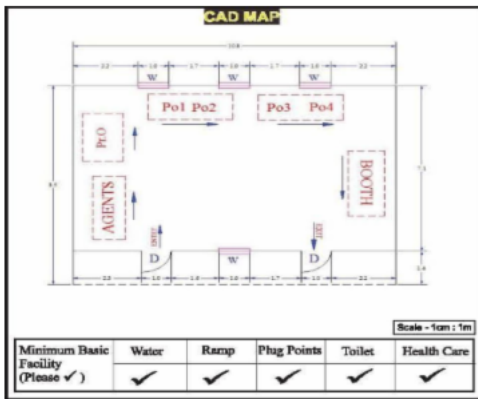

Nazri Naksha

Google Map View

Cad View