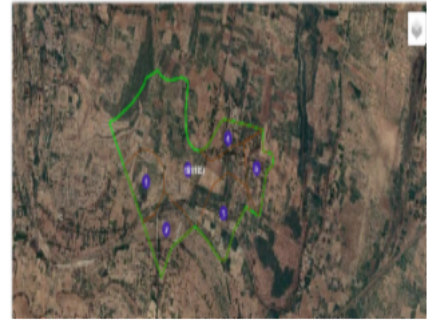

Nazri Naksha

Google Map View