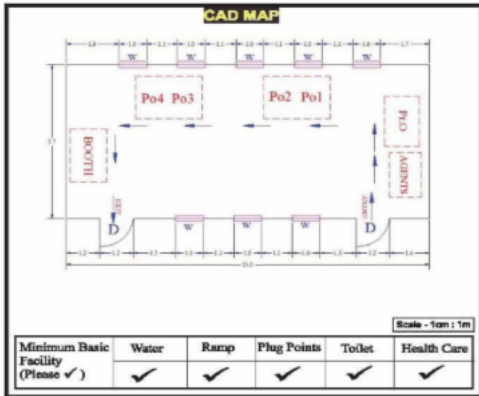

Nazri Naksha

Google Map View

Polling Station Building Front View

Polling Station Front View

Cad View

Key MAP View