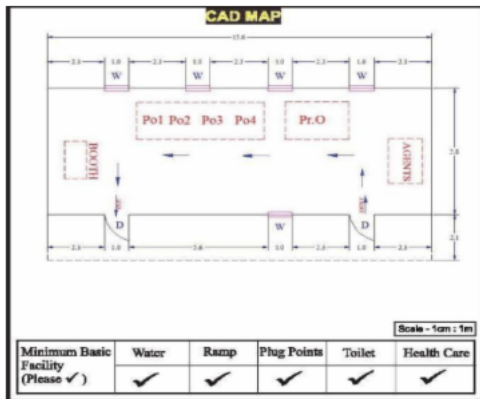

Nazri Naksha

Google Map View

Polling Station Building Front View

Polling Station Front View

Cad View

Key MAP View