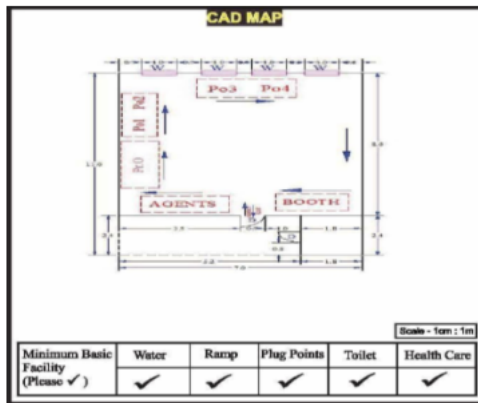

Nazri Naksha

Google Map View

Polling Station Building Front View

Polling Station Front View

Cad View

Key MAP View