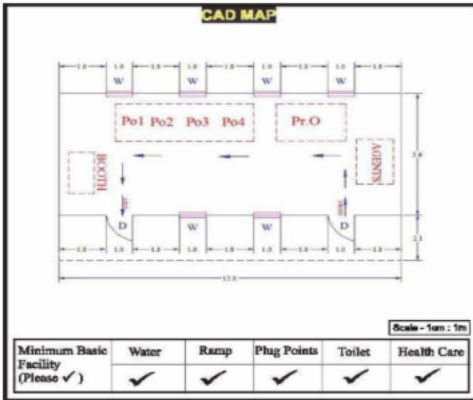

Nazri Naksha

Google Map View

Polling Station Building Front View

Polling Station Front View

Cad View

Key MAP View