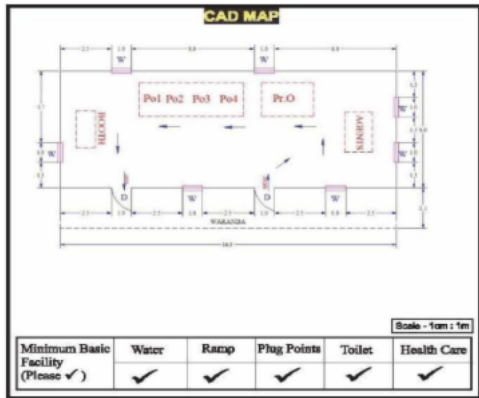

Nazri Naksha

Google Map View

Polling Station Building Front View

Polling Station Front View

Cad View

Key MAP View