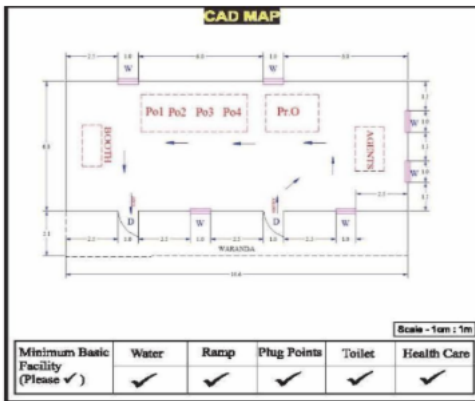

Nazri Naksha

Google Map View

Polling Station Building Front View

Polling Station Front View

Cad View

Key MAP View