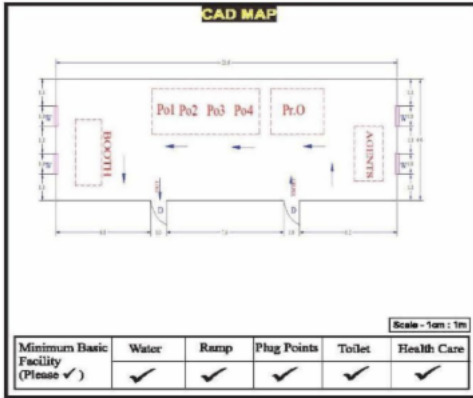

Nazri Naksha

Google Map View

Polling Station Building Front View

Polling Station Front View

Cad View

Key MAP View