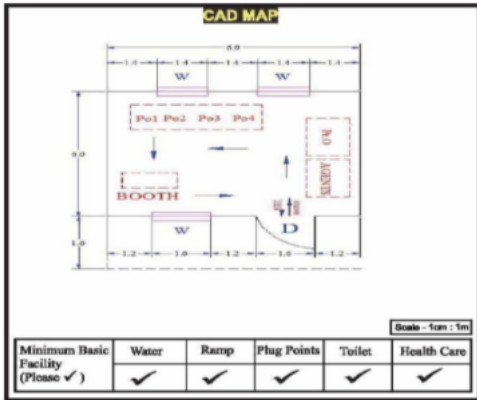

Nazri Naksha

Google Map View

Polling Station Building Front View

Polling Station Front View

Cad View

Key MAP View