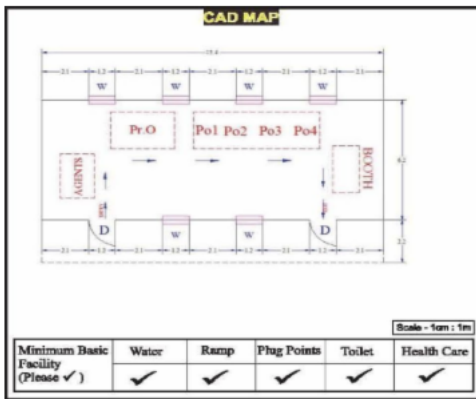

Nazri Naksha

Google Map View

Polling Station Building Front View

Polling Station Front View

Cad View

Key MAP View