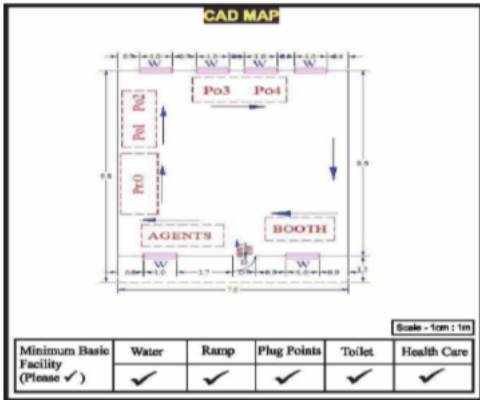

Nazri Naksha

Google Map View

Polling Station Building Front View

Polling Station Front View

Cad View

Key MAP View