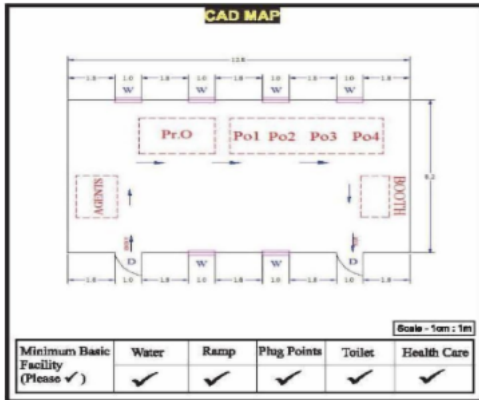

Nazri Naksha

Google Map View

Polling Station Building Front View

Polling Station Front View

Cad View

Key MAP View