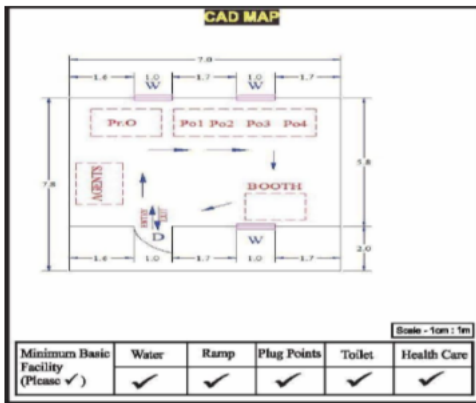

Nazri Naksha

Google Map View

Polling Station Building Front View

Polling Station Front View

Cad View

Key MAP View