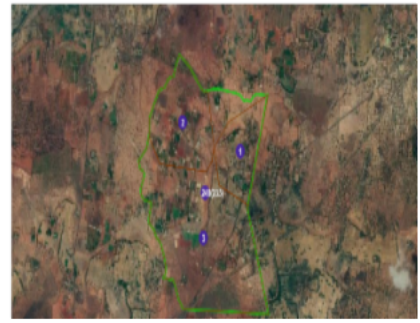

Nazri Naksha

Google Map View