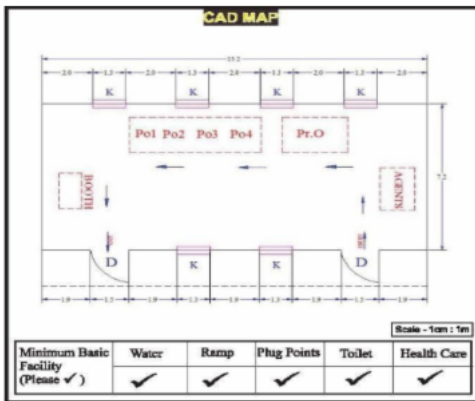

Nazri Naksha

Google Map View

Polling Station Building Front View

Polling Station Front View

Cad View

Key MAP View