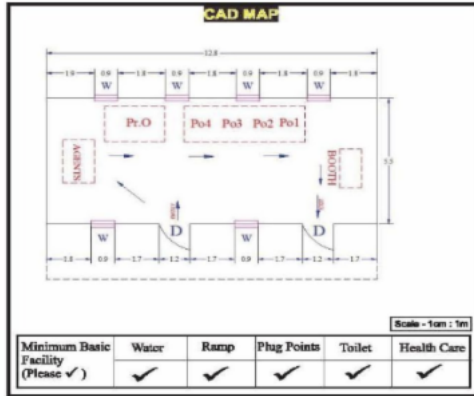

Nazri Naksha

Google Map View

Polling Station Building Front View

Polling Station Front View

Cad View

Key MAP View