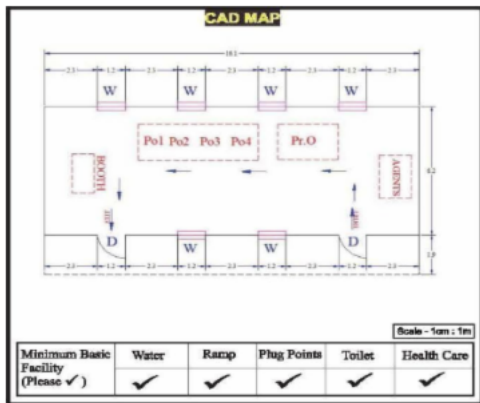

Nazri Naksha

Google Map View

Polling Station Building Front View

Polling Station Front View

Cad View

Key MAP View