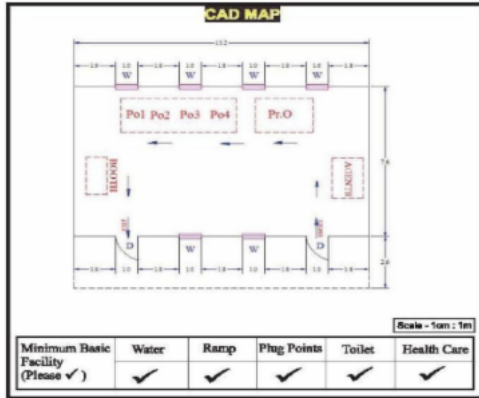

Nazri Naksha

Google Map View

Polling Station Building Front View

Polling Station Front View

Cad View

Key MAP View