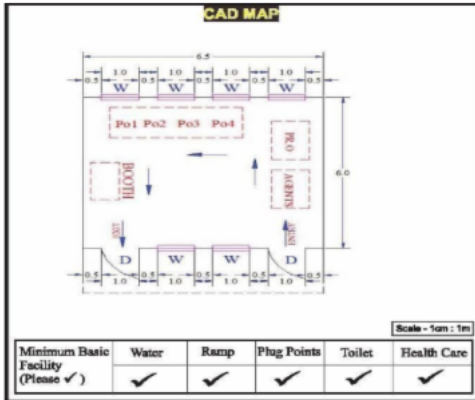

Nazri Naksha

Google Map View

Polling Station Building Front View

Polling Station Front View

Cad View

Key MAP View