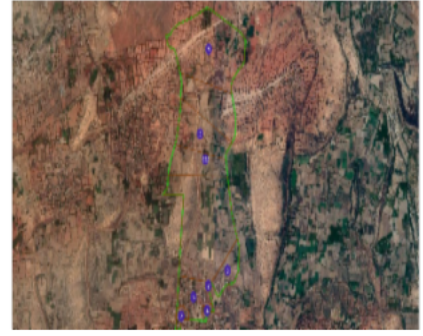

Nazri Naksha

Google Map View